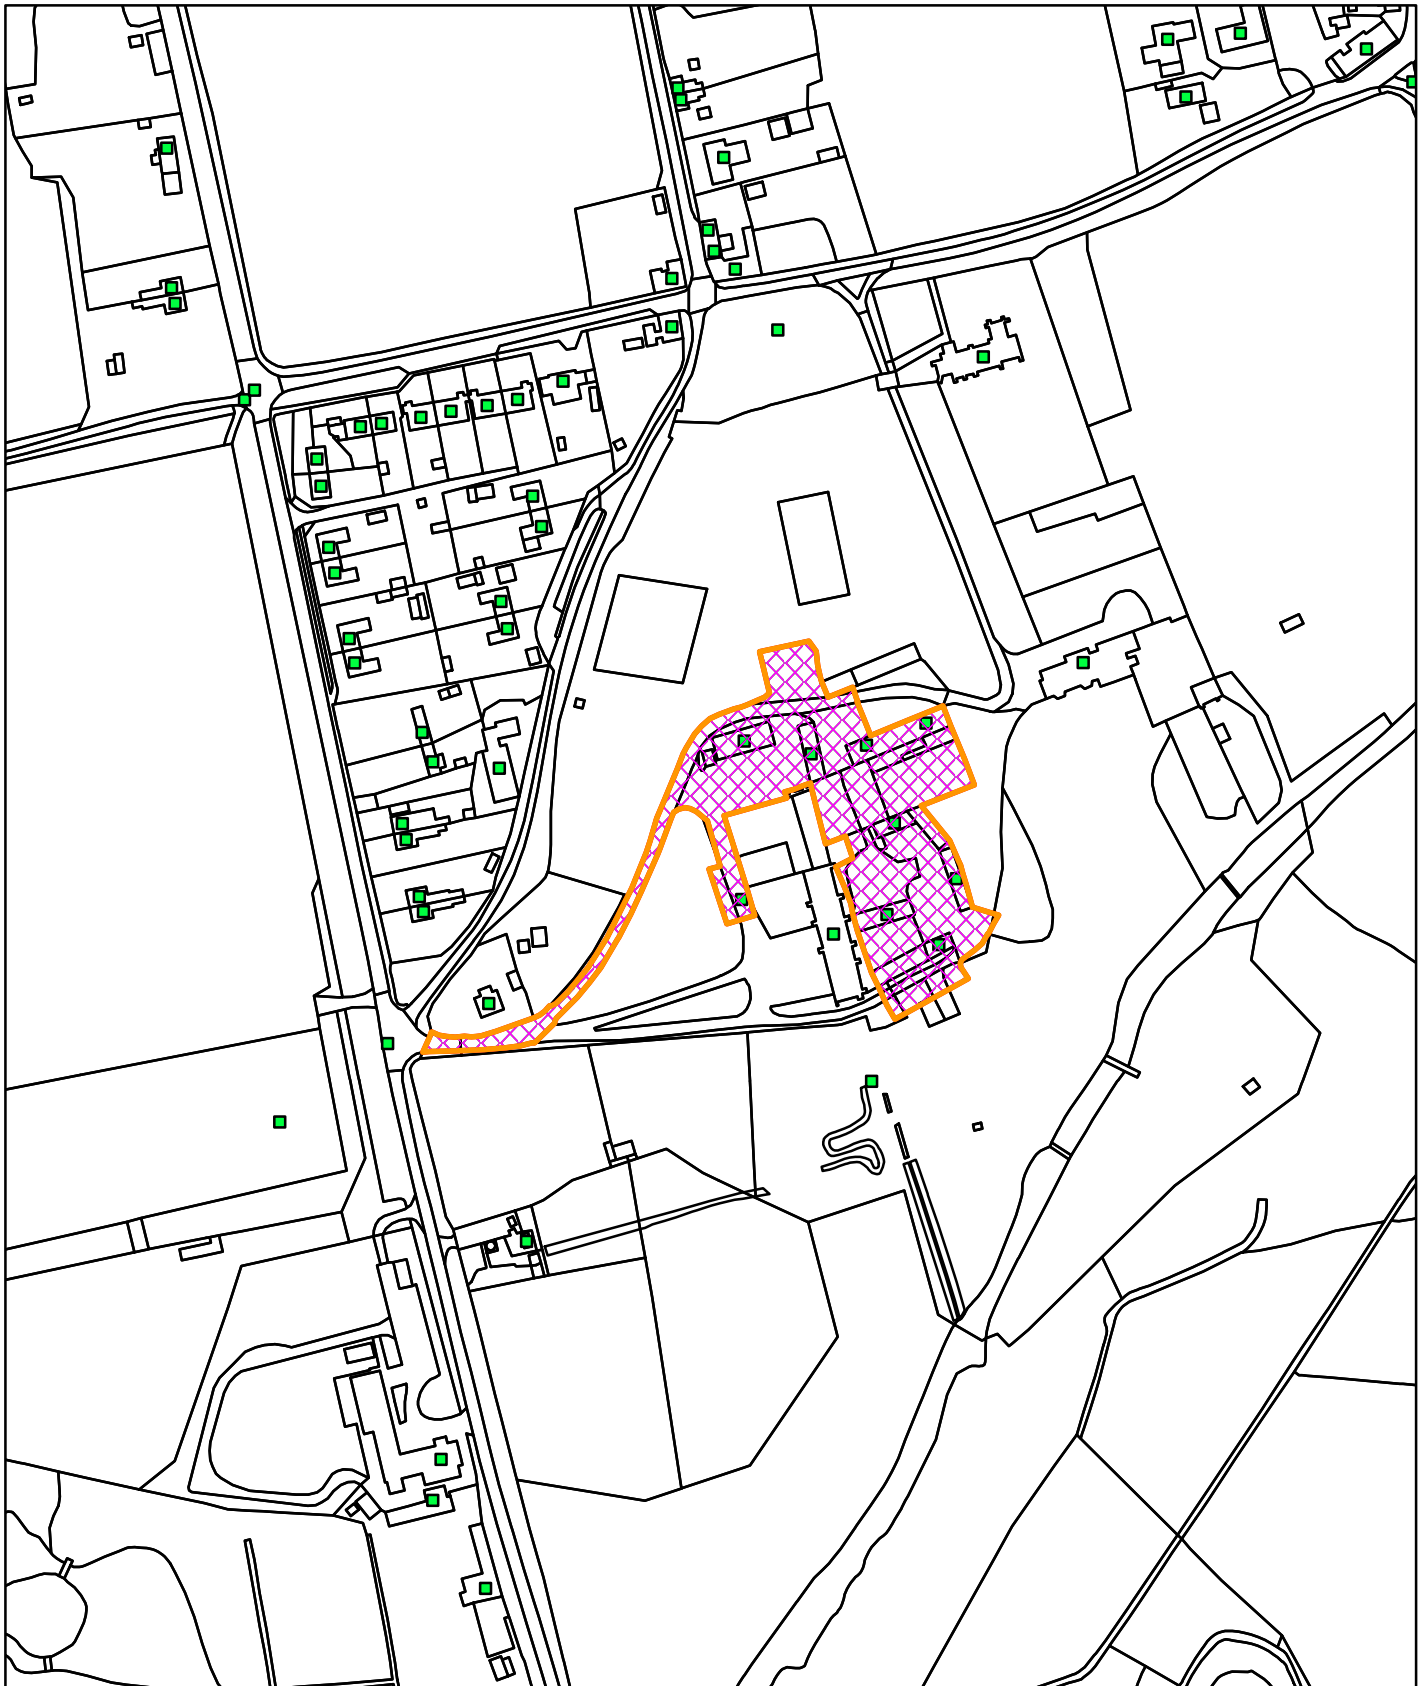

20/00615/F

Abbey Farm River Road West Acre PE32 1UA

© Crown copyright and database rights 2022
Ordnance Survey 100024314

08/07/2022